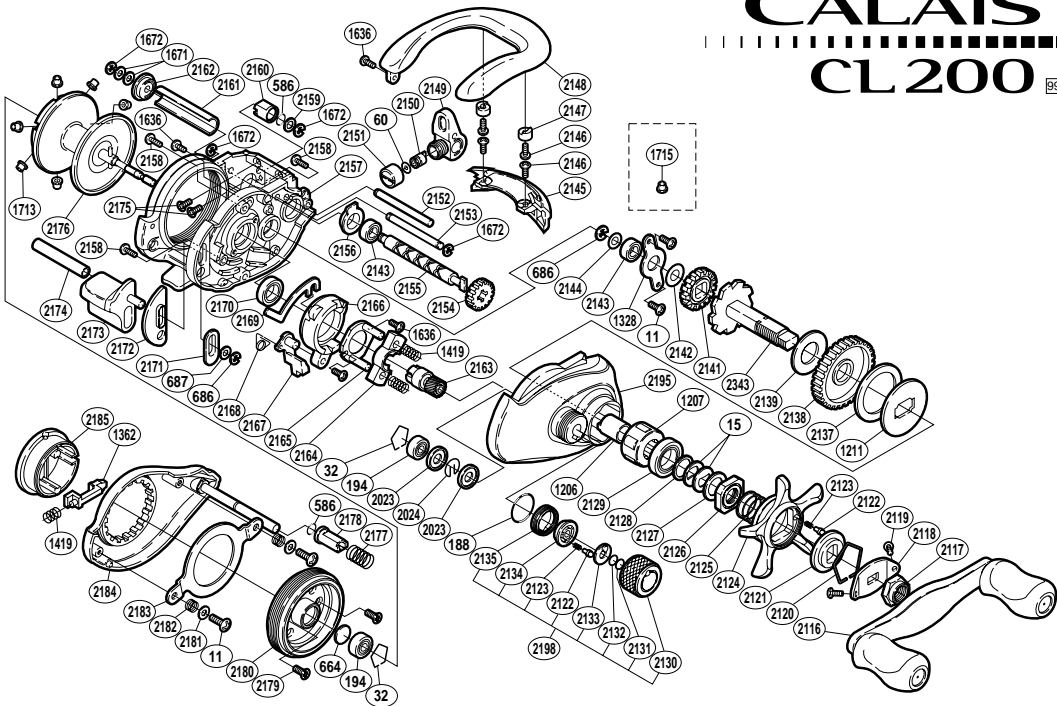

CALAIS

CL200 [®]

BNT No.	PARTS NAMES	BNT No.	PARTS NAMES	BNT No.	PARTS NAMES
0011	Multi-Purpose Screw (A)	2126	Star Drag Nut	2160	Damper (B)
0015	Drag Spring Washer	2127	Star Drag Spacer	2161	Level Wind Guard
0032	Bearing Retainer	2128	Bearing Washer	2162	Worm Bushing (B)
0060	Spacer (optional)	2129	Star Drag Bearing	2163	Pinion Gear
0188	"O" Ring	2130	Cast Control Cap	2164	Yoke
0194	Ball Bearing	2131	Spool Tension Spacer (B)	2165	Clutch Cam Retainer
0586	Friction Ring	2132	Spool Tension Spacer (A)	2166	Clutch Cam
0664	Spacer (B)	2133	Cast Control Click Plate	2167	Clutch Pawl
0686	"E" Lock	2134	Click Pin Holder	2168	Clutch Pawl Spring
0687	Spacer	2135	Cast Control Click Holder	2169	Clutch Plate
1206	Roller Clutch Inner Tube	2137	Drag Washer (C)	2170	Ball Bearing
1207	Roller Clutch Bearing	2138	Drive Gear	2171	Clutch Bar Guide (A)
1211	Key Washer	2139	Drag Washer (A)	2172	Clutch Bar Guide (B)
1328	Drive Shaft Retainer	2141	Idle Gear (A)	2173	Quick-Fire II Clutch Bar
1362	Turnkey Pawl	2142	Idle Gear (A) Spacer	2174	Clutch Bar Support
1419	Yoke Spring	2143	Ball Bearing	2175	Thumb Rest Screw
1636	Multi-Purpose Screw (B)	2144	Drive Shaft Washer	2176	Spool Assembly
1671	Worm Shaft Washer	2145	Level Wind Protector	2177	Left Side Plate Spring
1672	"E" Lock	2146	Line Guard Screw	2178	Damper (A)
1713	Brake Collar (green)	2147	Line Guard Screw Cover	2179	Brake Case Screw
2023	Spool Shaft Clip Holder	2148	Thumb Rest	2180	Brake Case
2024	Spool Shaft Clip	2149	Line Guide	2181	Brake Case Ring Washer
2116	Handle Assembly	2150	Line Guide Pawl	2182	Brake Case Ring Spring
2117	Handle Nut	2151	Pawl Cap	2183	Brake Case Ring
2118	Handle Nut Plate	2152	Level Wind Guide	2184	Left Side Plate
2119	Nut Plate Screw	2153	Line Guard (C)	2185	Turnkey Dial
2120	Click Plate Retainer	2154	Idle Gear (C)	2195	Right Side Plate
2121	Star Drag Click Plate	2155	Worm Shaft	2198	Cast Control Cap Assembly
2122	Click Pin	2156	Worm Bushing (A)	2343	Drive Shaft
2123	Click Spring	2157	One-Piece Frame		
2124	Star Drag	2158	Right Side Plate Screw		
2125	Star Drag Spring	2159	Damper Washer	1715	Brake Collar (red)